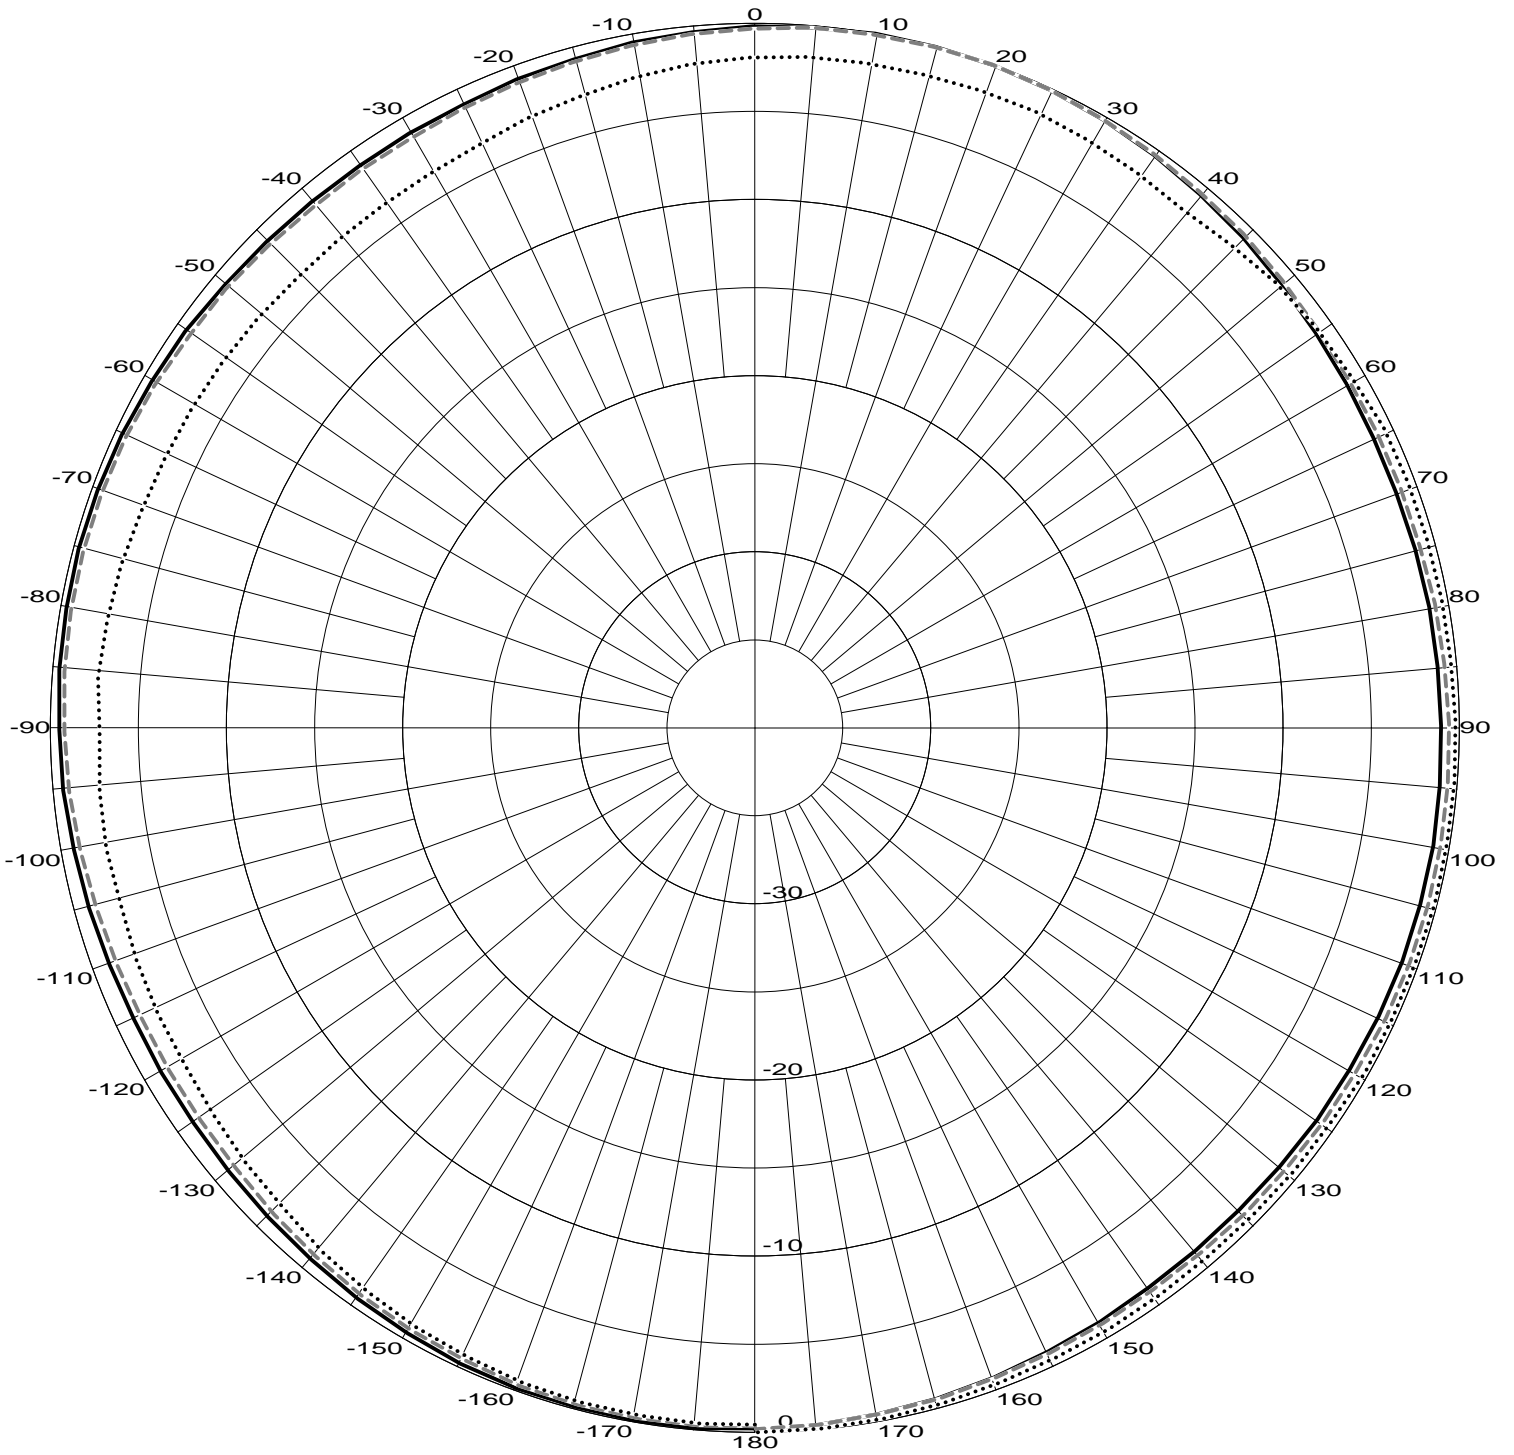

MODEL: 2439AA
9.5 dBi Omni
Azimuth Pattern

Frequency List

- Freq: 2.400 GHz ———
- Freq: 2.441 GHz - - - - -
- Freq: 2.500 GHz ·····

Telex Communications, INC.
8601 E. Cornhusker Hwy
Lincoln, NE 68507

Phone: (402) 467-5321
Fax: (402) 467-3279

Proprietary