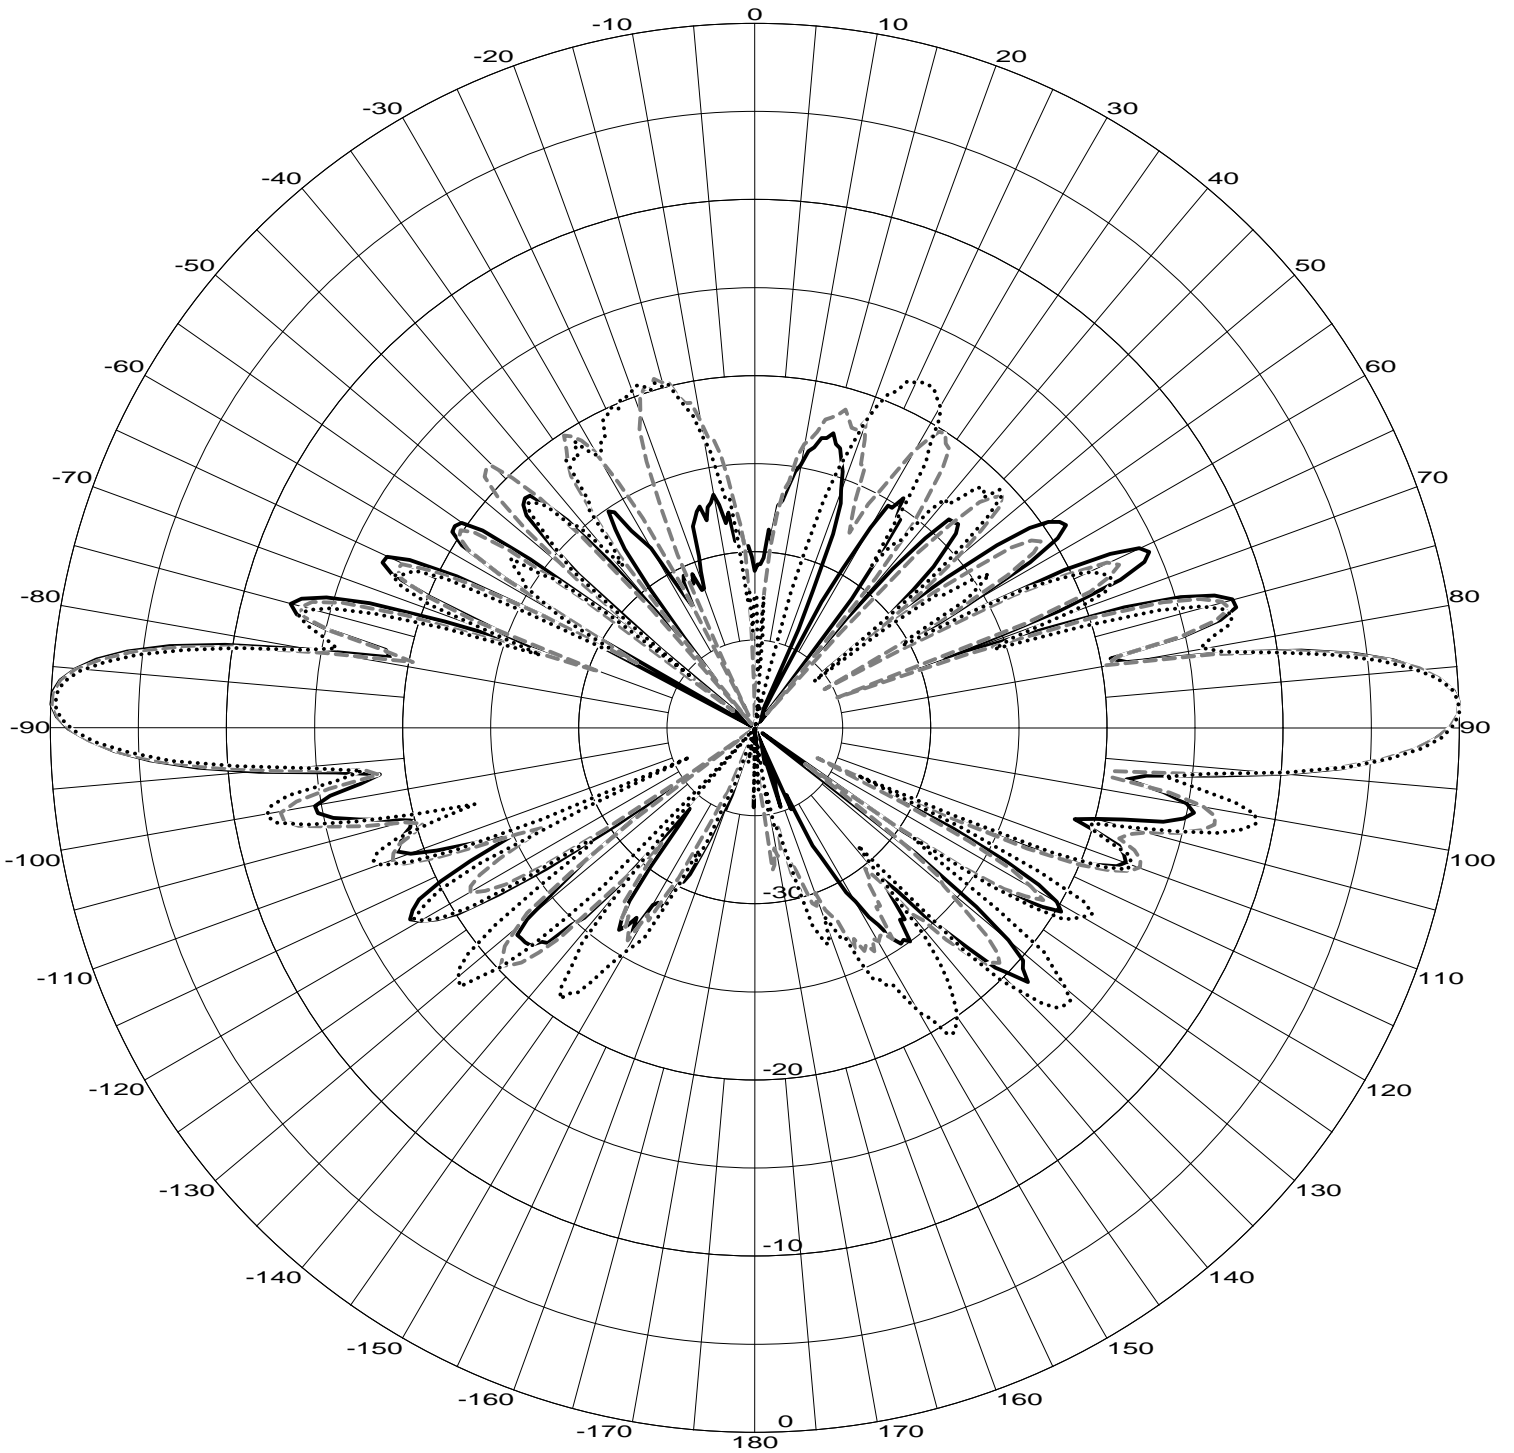

MODEL: 2439AA  
9.5 dBi Omni  
Elevation Pattern

Frequency List  
Freq: 2.400 GHz ———  
Freq: 2.441 GHz - - - -  
Freq: 2.500 GHz ·····

Telex Communications, INC.  
8601 E. Cornhusker Hwy  
Lincoln, NE 68507