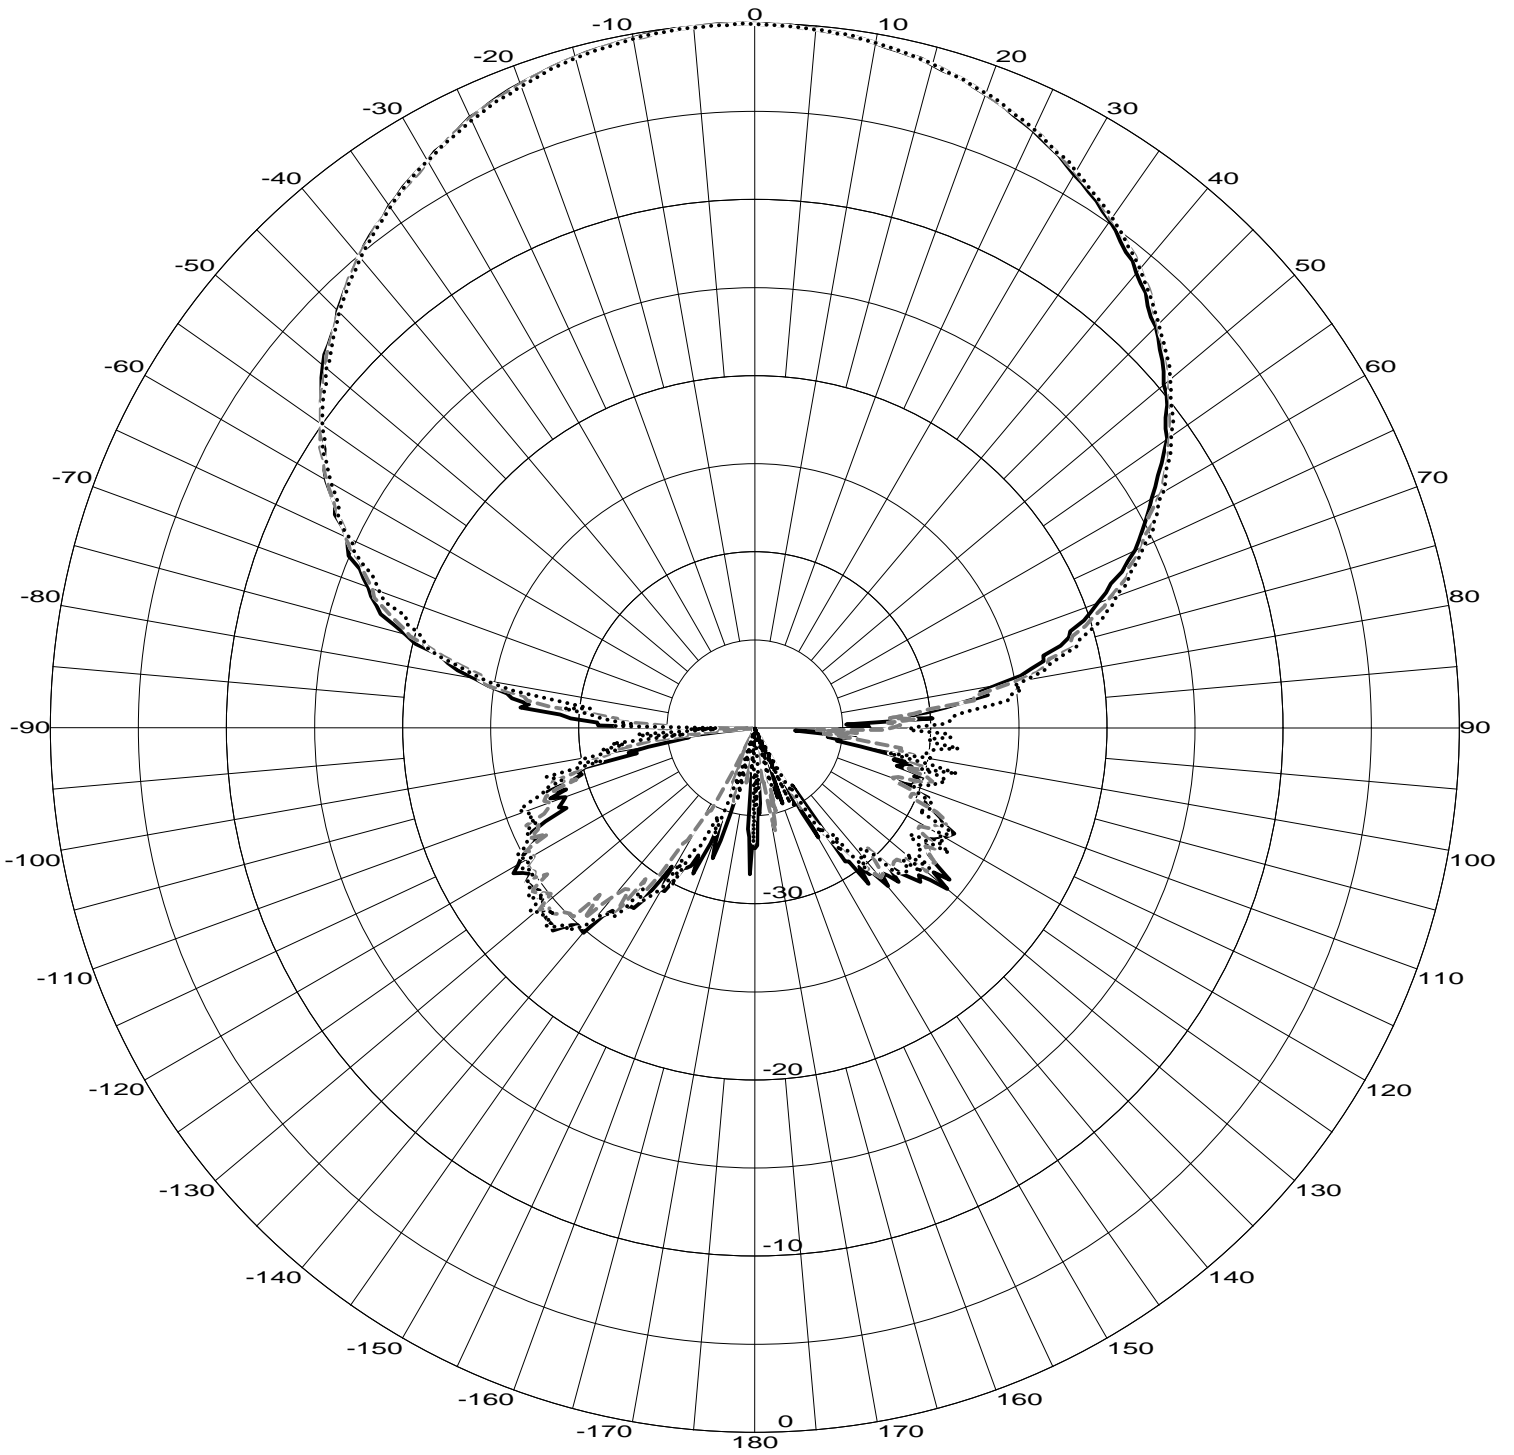

MODEL: 2401AA
8.5 dBi Directional Patch
Elevation Pattern

Frequency List
Freq: 2.400 GHz ———
Freq: 2.441 GHz - - - -
Freq: 2.500 GHz ·····

Telex Communications, INC.
8601 E. Cornhusker Hwy
Lincoln, NE 68507