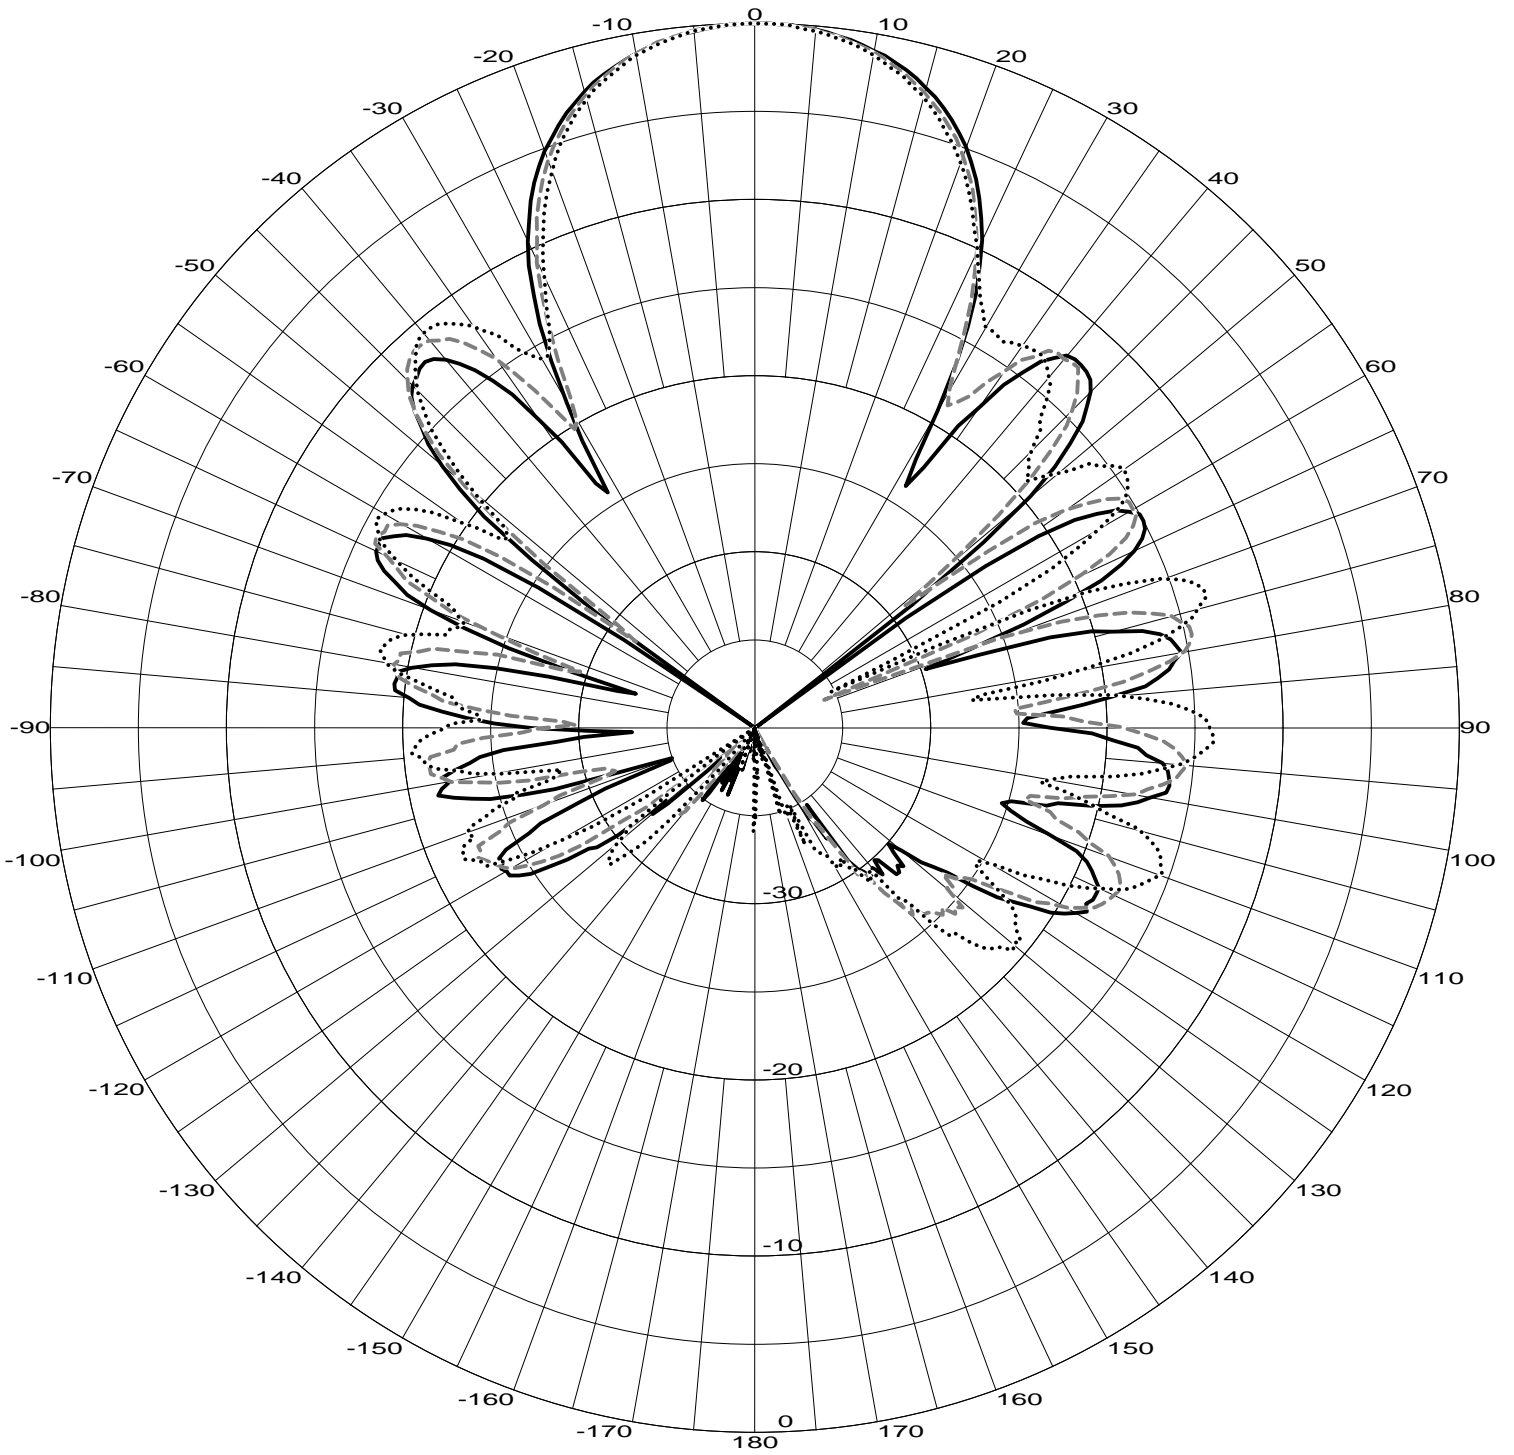

MODEL: 2415AA  
14 dBi 16 ELE YAGI  
Azimuth Pattern

Frequency List

- Freq: 2.400 GHz ———
- Freq: 2.441 GHz - - - -
- Freq: 2.500 GHz ······

Telex Communications, INC.  
8601 E. Cornhusker Hwy  
Lincoln, NE 68507