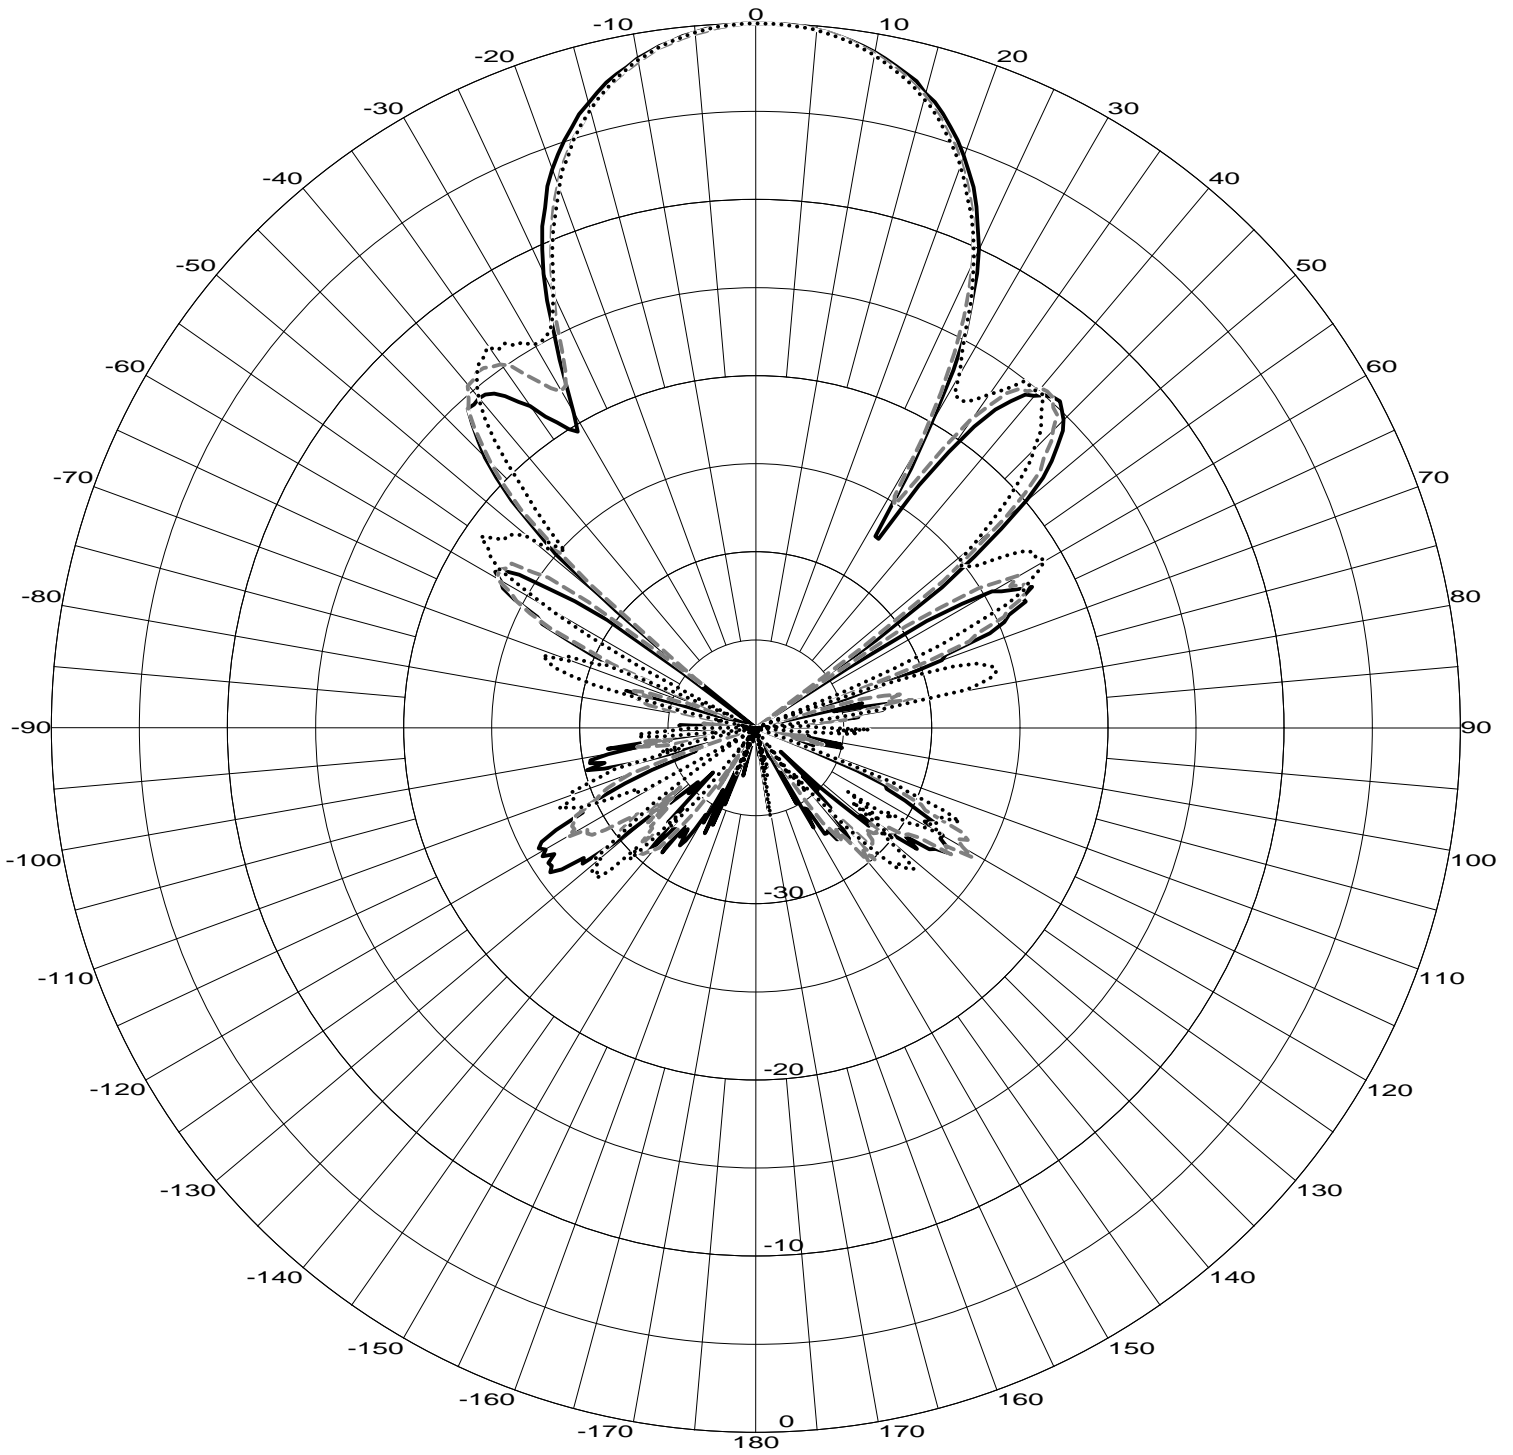

MODEL: 2415AA  
14 dBi 16 ELE YAGI  
Elevation Pattern

Frequency List

- Freq: 2.400 GHz ———
- Freq: 2.441 GHz - - - -
- Freq: 2.500 GHz ······

Telex Communications, INC.  
8601 E. Cornhusker Hwy  
Lincoln, NE 68507