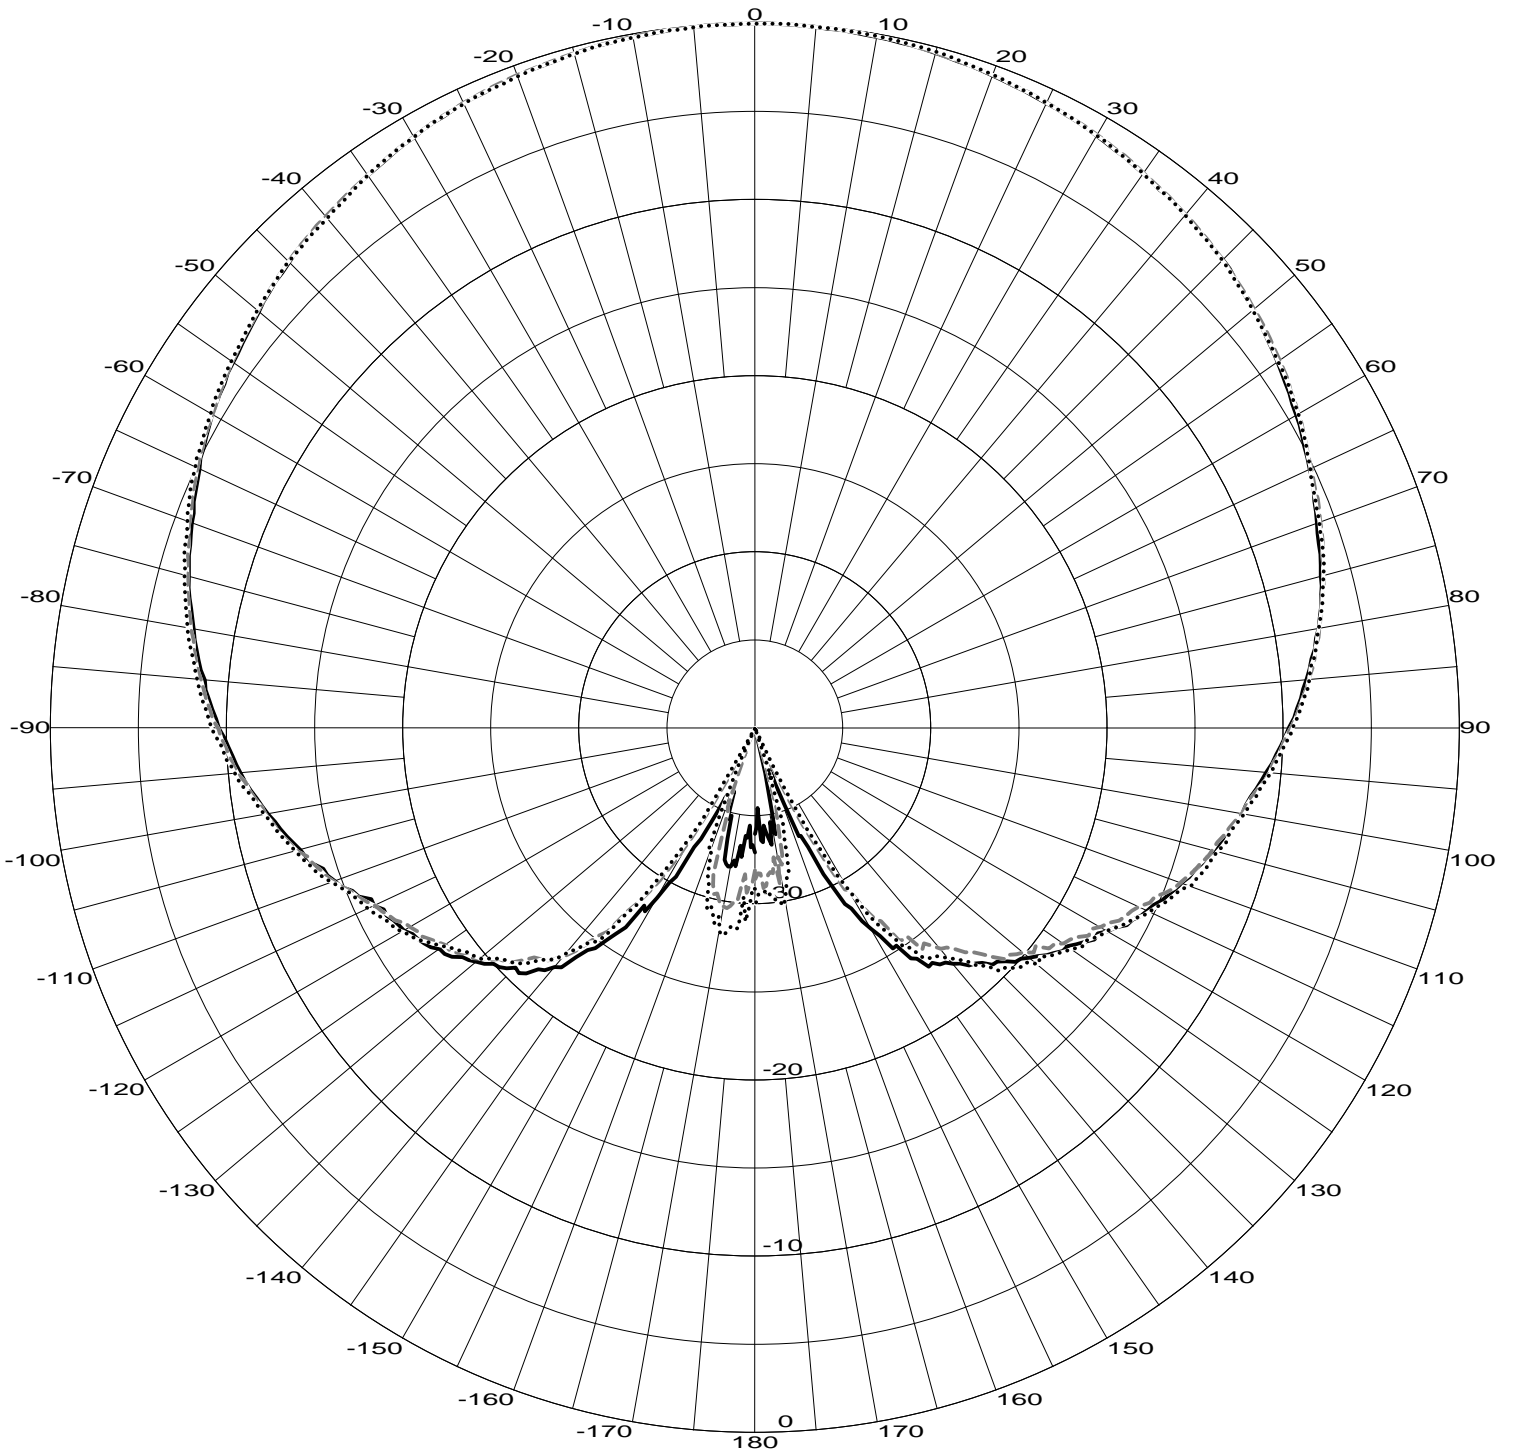

MODEL: 2444AA  
14.2 dBi Directional Panel  
Azimuth Pattern

Frequency List

- Freq: 2.400 GHz ———
- Freq: 2.441 GHz - - - - -
- Freq: 2.500 GHz ······

Telex Communications, INC.  
8601 E. Cornhusker Hwy  
Lincoln, NE 68507